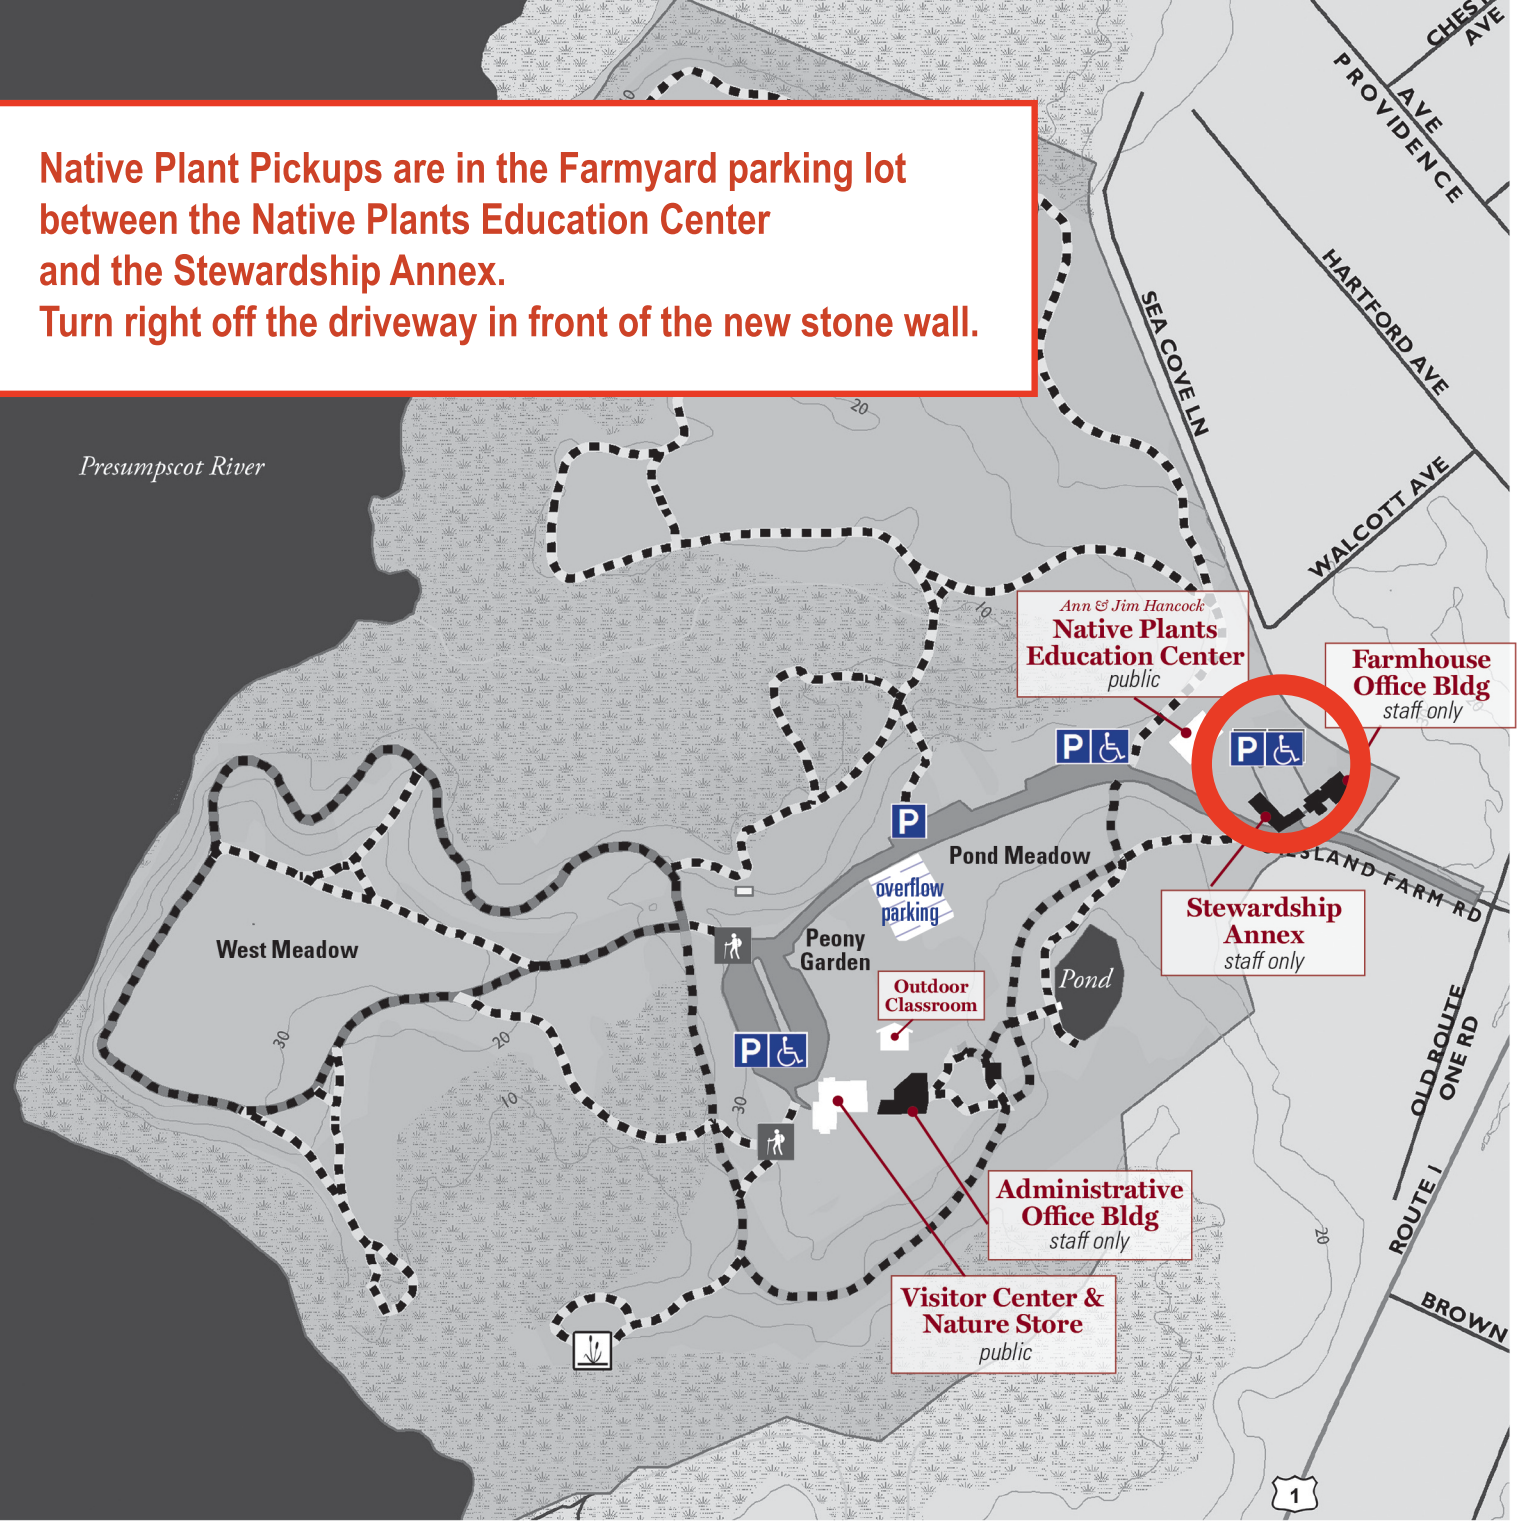

**Native Plant Pickups are in the Farmyard parking lot  
between the Native Plants Education Center  
and the Stewardship Annex.  
Turn right off the driveway in front of the new stone wall.**

Presumpscot River

 Parking

 Accessible Parking

 Trail

 Trailhead

 Staff only building

 Public building