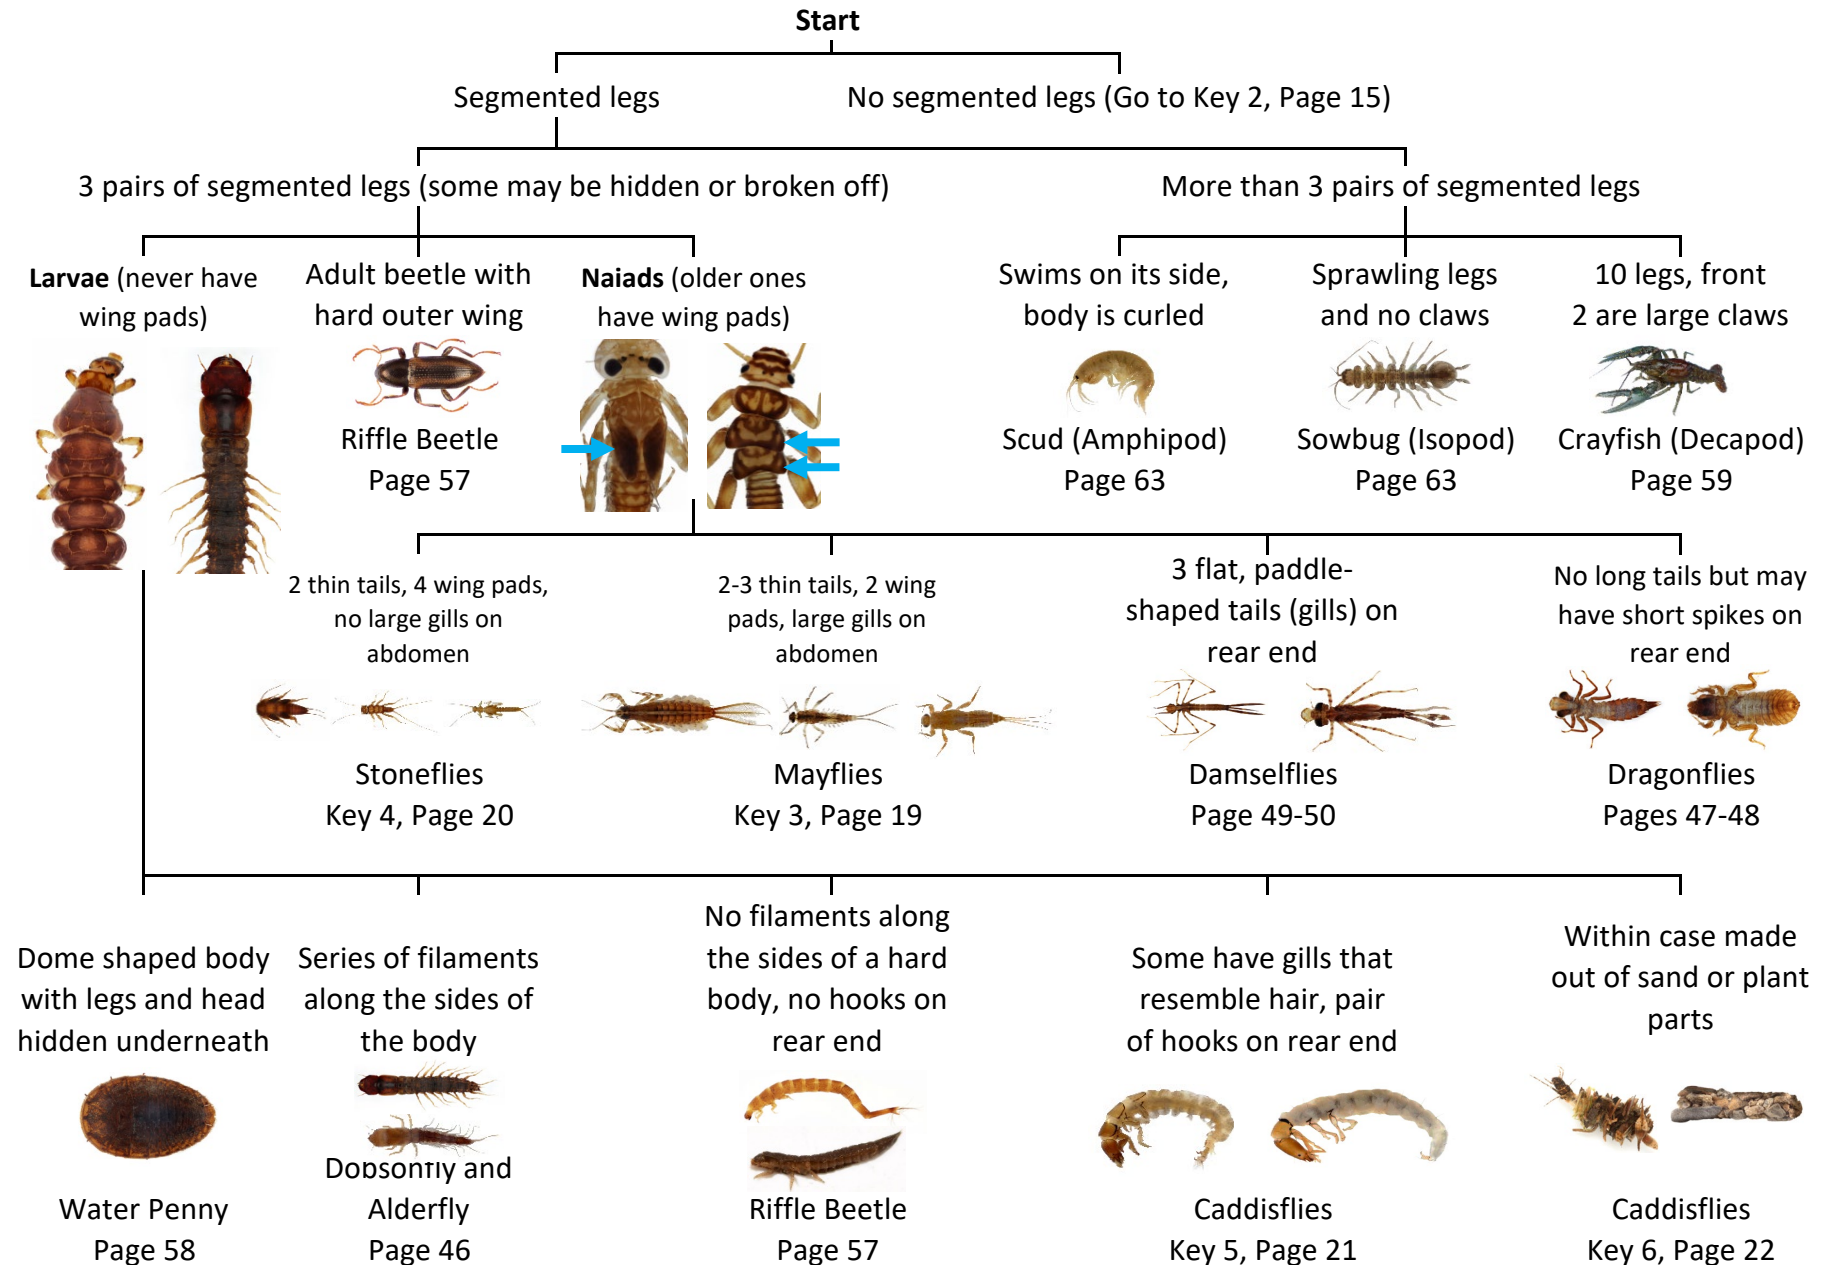

Key to Macroinvertebrates for Maine Stream Explorers

KEY #1

Key to Macroinvertebrates for Maine Stream Explorers

KEY #2

*If you are not sure about an ID, then put it in the "Minnow" group

MAYFLIES*

*If you are not sure about an ID, then put it in the "Miscellaneous Small" group

STONEFLIES*

Key to Macroinvertebrates for Maine Stream Explorers

KEY #5

*If you are not sure about an ID, then put it in the "Other" group

CADDISFLIES*

CADDISFLY CASES

There are hundreds of different kinds of caddisfly cases. If you can't match a case to one of these pictures, then put it in the "Other or Unknown" group.