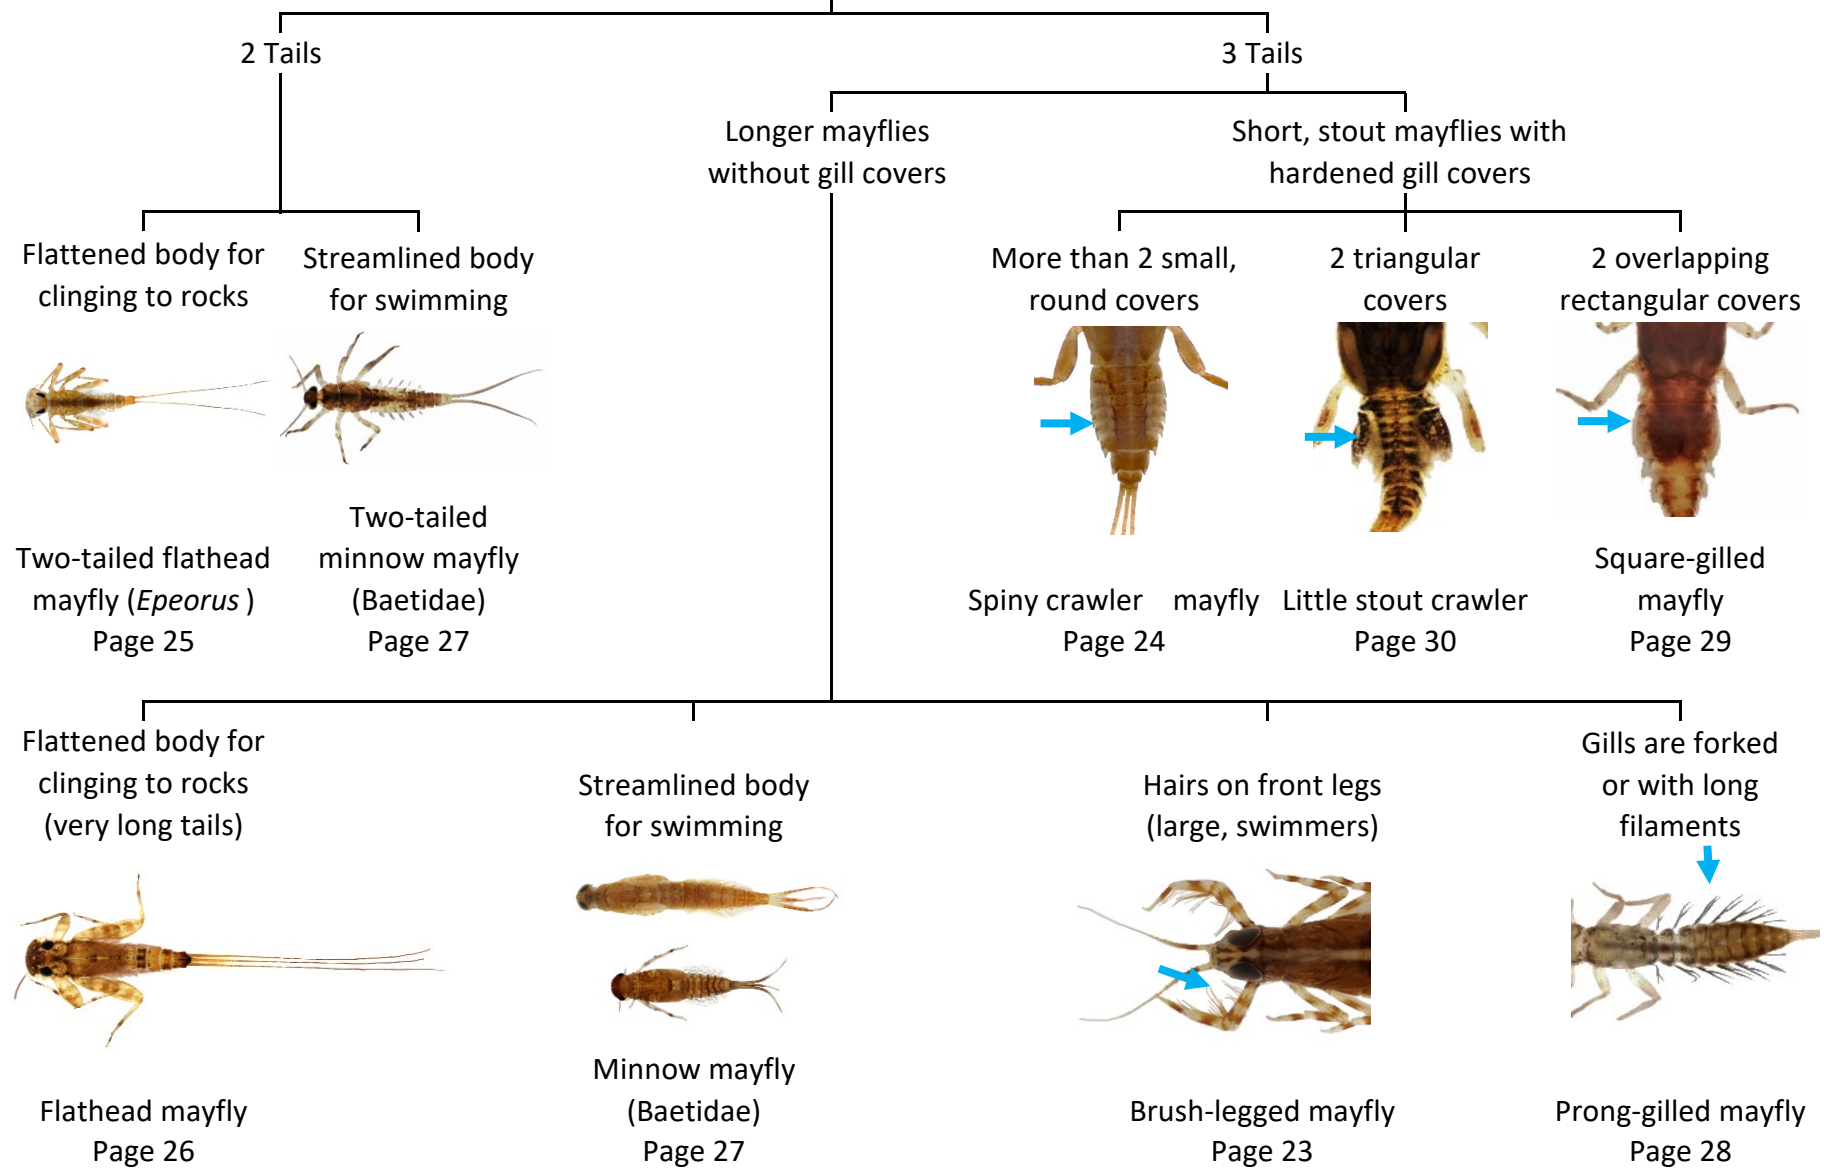

Key to Macroinvertebrates for Maine Stream Explorers

KEY #1

Key to Macroinvertebrates for Maine Stream Explorers

KEY #2

*If you are not sure about an ID, then put it in the "Minnow" group

MAYFLIES*

*If you are not sure about an ID, then put it in the "Miscellaneous Small" group

STONEFLIES*

Key to Macroinvertebrates for Maine Stream Explorers

KEY #5

*If you are not sure about an ID, then put it in the "Other" group

CADDISFLIES*

CADDISFLY CASES

There are hundreds of different kinds of caddisfly cases. If you can't match a case to one of these pictures, then put it in the "Other or Unknown" group.