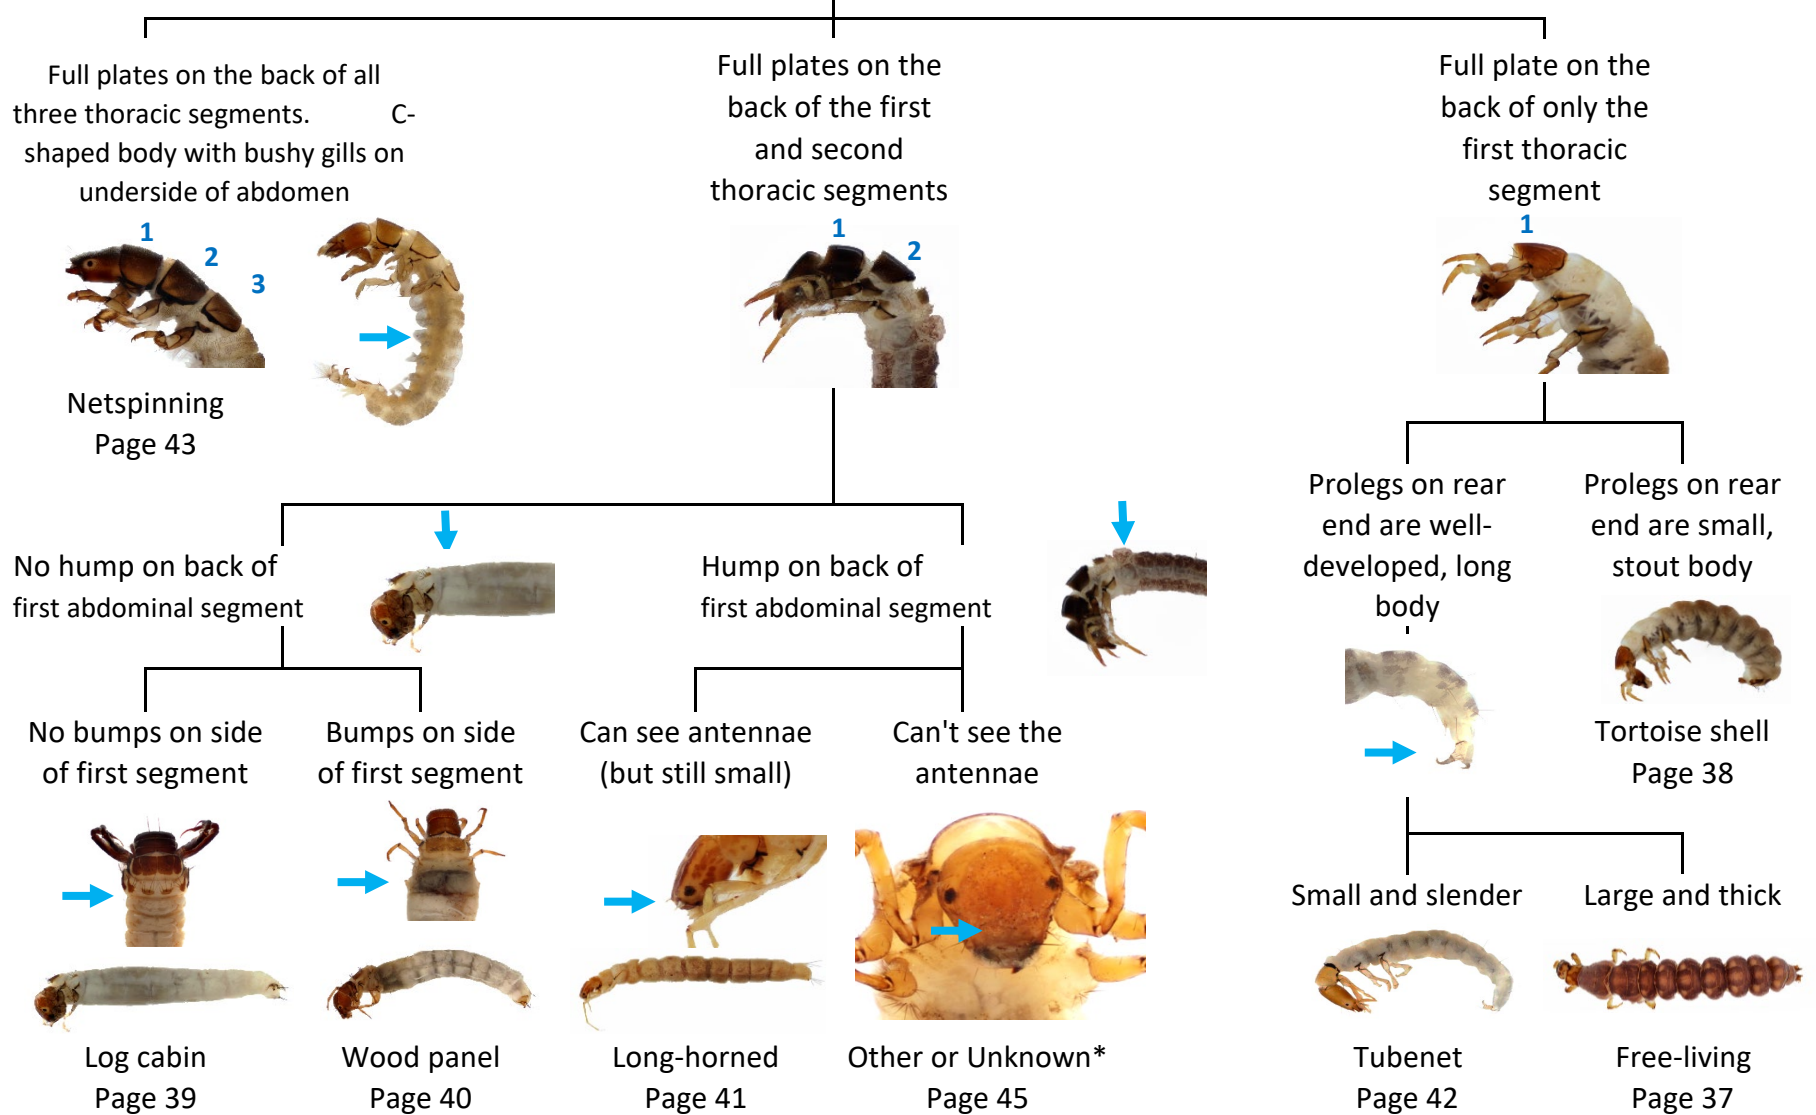

Key to Macroinvertebrates for Maine Stream Explorers

KEY #1

Key to Macroinvertebrates for Maine Stream Explorers

KEY #2

*If you are not sure about an ID, then put it in the "Minnow" group

MAYFLIES*

*If you are not sure about an ID, then put it in the "Miscellaneous Small" group

STONEFLIES*

Key to Macroinvertebrates for Maine Stream Explorers

KEY #5

*If you are not sure about an ID, then put it in the "Other" group

CADDISFLIES*

CADDISFLY CASES

There are hundreds of different kinds of caddisfly cases. If you can't match a case to one of these pictures, then put it in the "Other or Unknown" group.