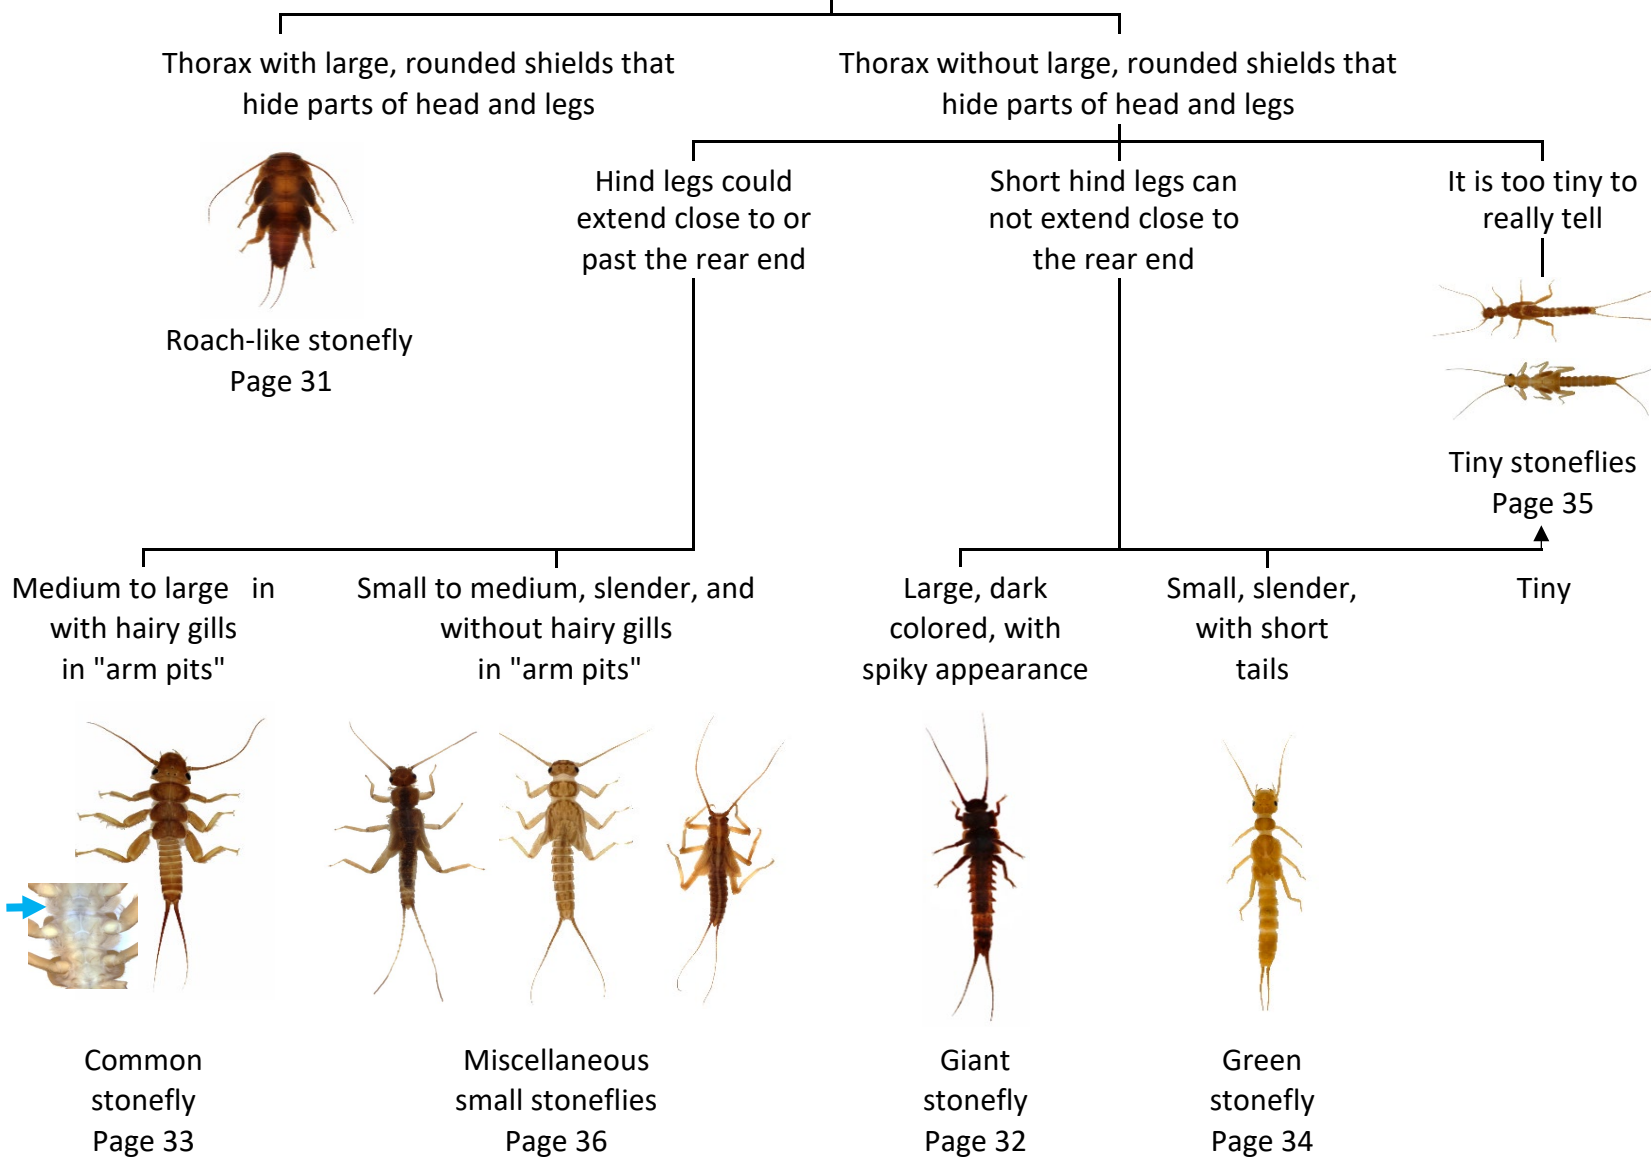

Key to Macroinvertebrates for Maine Stream Explorers

KEY #1

Key to Macroinvertebrates for Maine Stream Explorers

KEY #2

*If you are not sure about an ID, then put it in the "Minnow" group

MAYFLIES*

*If you are not sure about an ID, then put it in the "Miscellaneous Small" group

STONEFLIES*

Key to Macroinvertebrates for Maine Stream Explorers

KEY #5

*If you are not sure about an ID, then put it in the "Other" group

CADDISFLIES*

CADDISFLY CASES

There are hundreds of different kinds of caddisfly cases. If you can't match a case to one of these pictures, then put it in the "Other or Unknown" group.