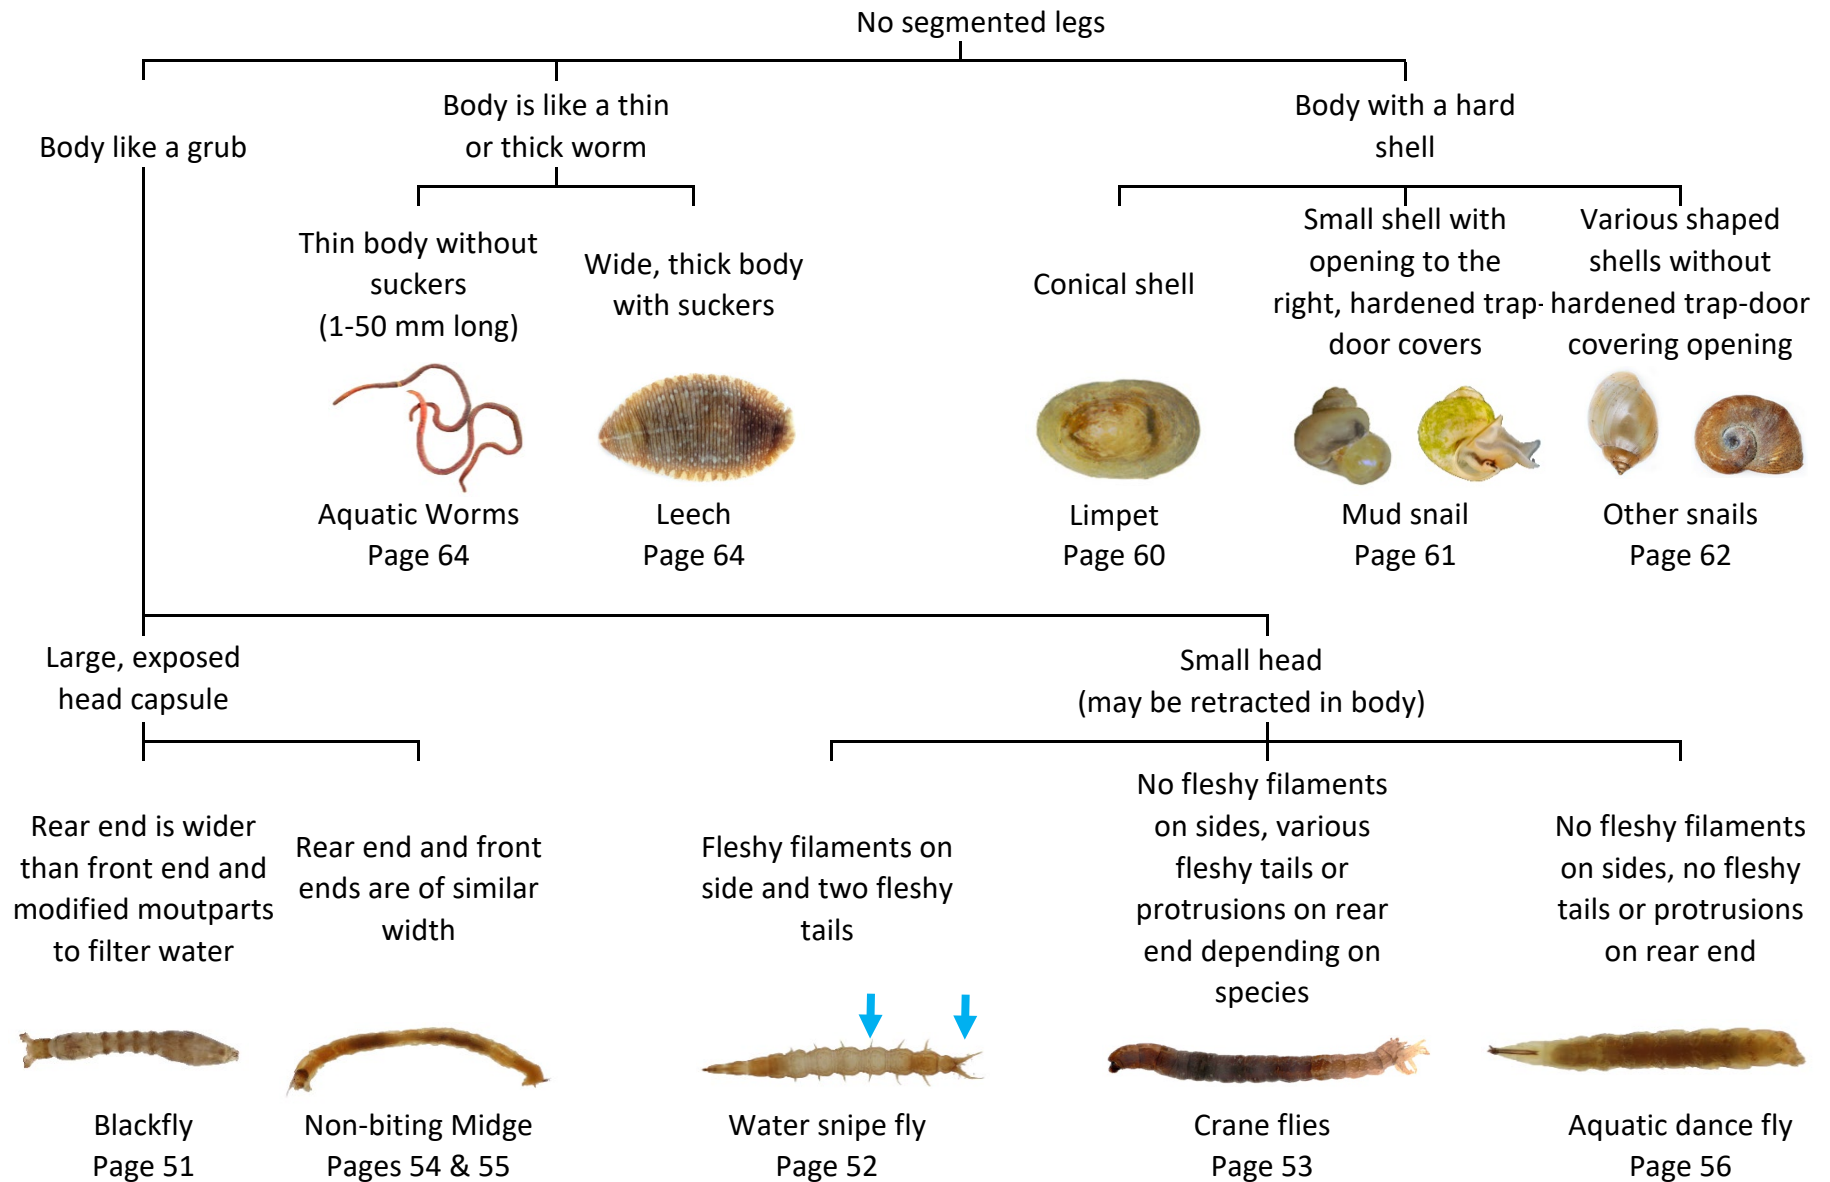

Key to Macroinvertebrates for Maine Stream Explorers

KEY #1

Key to Macroinvertebrates for Maine Stream Explorers

KEY #2

*If you are not sure about an ID, then put it in the "Minnow" group

MAYFLIES*

*If you are not sure about an ID, then put it in the "Miscellaneous Small" group

STONEFLIES*

Key to Macroinvertebrates for Maine Stream Explorers

KEY #5

*If you are not sure about an ID, then put it in the "Other" group

CADDISFLIES*

CADDISFLY CASES

There are hundreds of different kinds of caddisfly cases. If you can't match a case to one of these pictures, then put it in the "Other or Unknown" group.