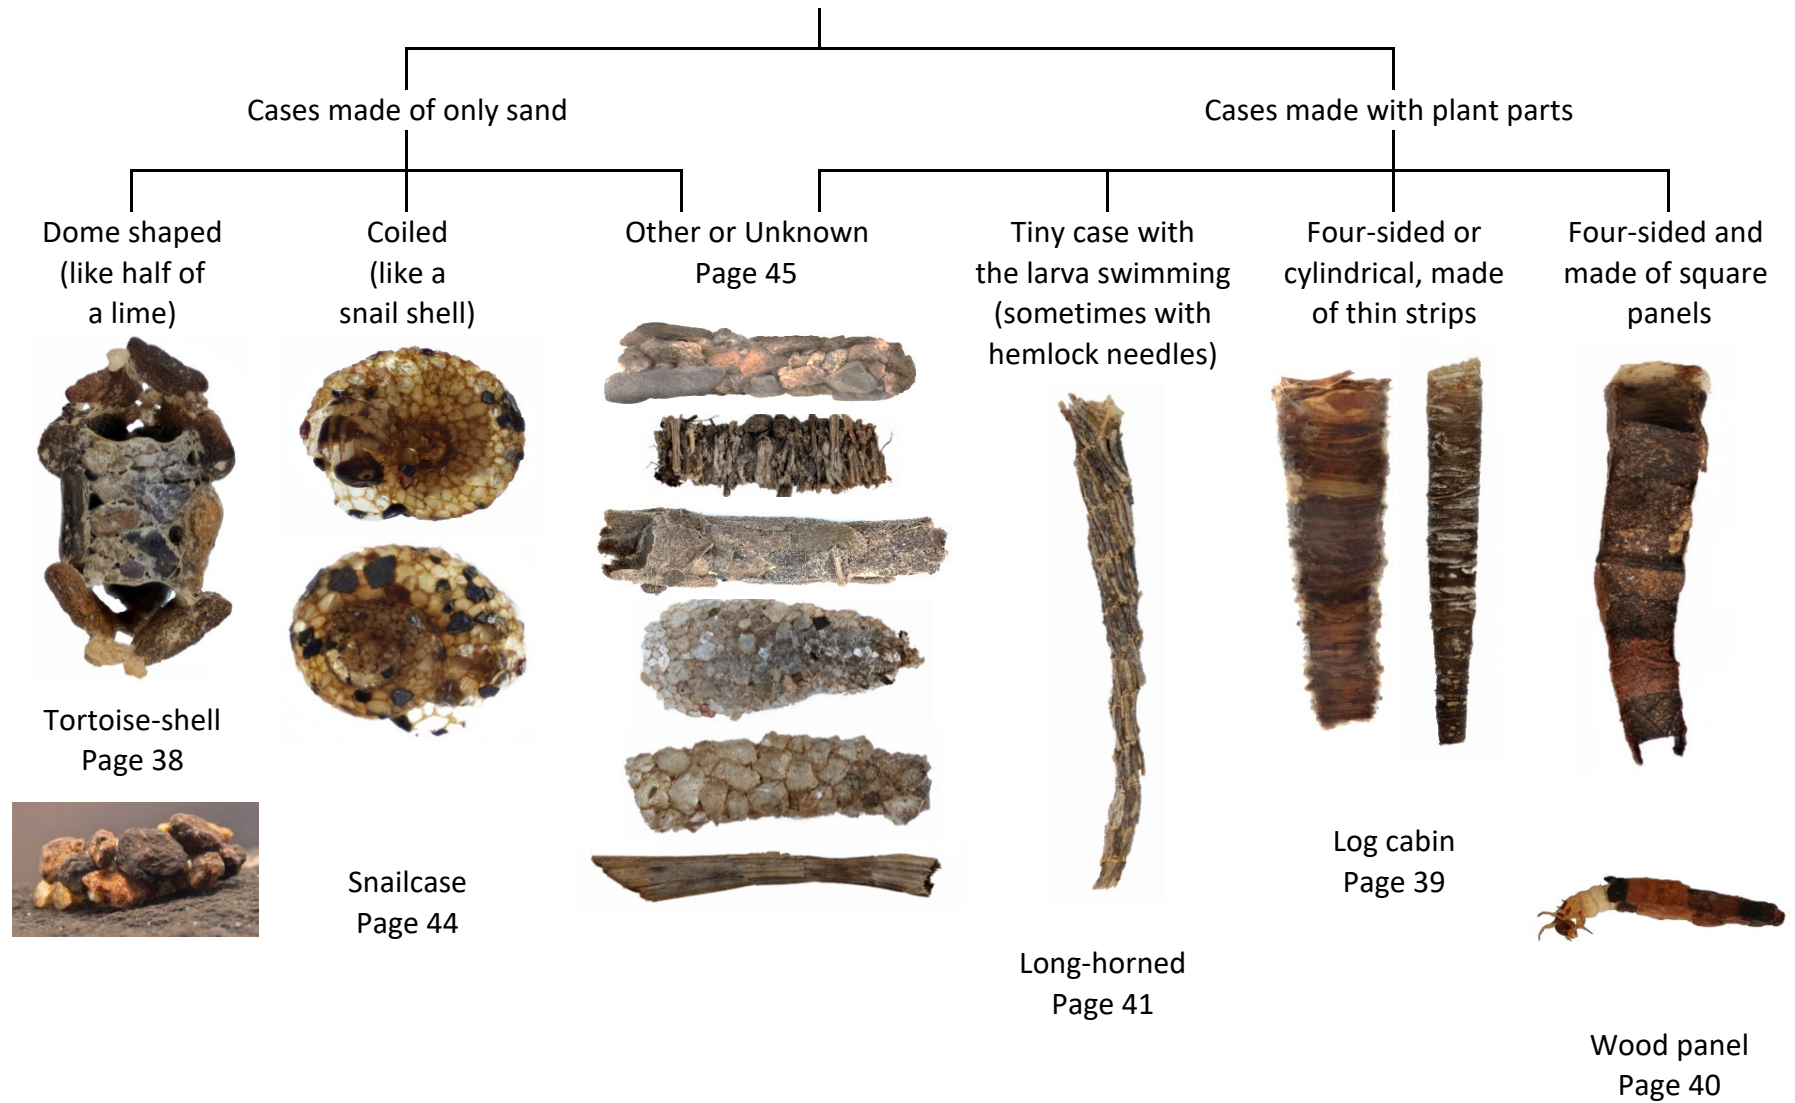

Key to Macroinvertebrates for Maine Stream Explorers

KEY #1

Key to Macroinvertebrates for Maine Stream Explorers

KEY #2

*If you are not sure about an ID, then put it in the "Minnow" group

MAYFLIES*

*If you are not sure about an ID, then put it in the "Miscellaneous Small" group

STONEFLIES*

Key to Macroinvertebrates for Maine Stream Explorers

KEY #5

*If you are not sure about an ID, then put it in the "Other" group

CADDISFLIES*

CADDISFLY CASES

There are hundreds of different kinds of caddisfly cases. If you can't match a case to one of these pictures, then put it in the "Other or Unknown" group.